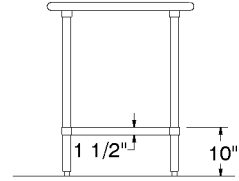

ELAG & FLAG SERIES					
W	L	Flat Top w/ Undershaft	WT.	1-1/2" Splash w/ Undershaft	WT.
18"	24"	ELAG-182-X	30 lbs.	--	--
	30"	ELAG-180-X	35 lbs.	--	--
	36"	ELAG-183-X	40 lbs.	--	--
	48"	ELAG-184-X	46 lbs.	--	--
	60"	ELAG-185-X	55 lbs.	--	--
	72"	ELAG-186-X	63 lbs.	--	--
24"	24"	ELAG-242-X	40 lbs.	FLAG-242-X	40 lbs.
	30"	ELAG-240-X	45 lbs.	FLAG-240-X	45 lbs.
	36"	ELAG-243-X	51 lbs.	FLAG-243-X	51 lbs.
	48"	ELAG-244-X	61 lbs.	FLAG-244-X	61 lbs.
	60"	ELAG-245-X	73 lbs.	FLAG-245-X	73 lbs.
	72"	ELAG-246-X	84 lbs.	FLAG-246-X	84 lbs.
	84"	ELAG-247-X	100 lbs.	FLAG-247-X	100 lbs.
	96"	ELAG-248-X	125 lbs.	FLAG-248-X	125 lbs.
30"	24"	ELAG-302-X	45 lbs.	FLAG-302-X	45 lbs.
	30"	ELAG-300-X	50 lbs.	FLAG-300-X	50 lbs.
	36"	ELAG-303-X	58 lbs.	FLAG-303-X	58 lbs.
	48"	ELAG-304-X	70 lbs.	FLAG-304-X	70 lbs.
	60"	ELAG-305-X	83 lbs.	FLAG-305-X	83 lbs.
	72"	ELAG-306-X	97 lbs.	FLAG-306-X	97 lbs.
	84"	ELAG-307-X	121 lbs.	FLAG-307-X	121 lbs.
	96"	ELAG-308-X	137 lbs.	FLAG-308-X	137 lbs.

5" SPLASH KLAG SERIES			
W	L	Flat Top w/ Undershaft	WT.
24"	24"	KLAG-242-X	43 lbs.
	30"	KLAG-240-X	49 lbs.
	36"	KLAG-243-X	54 lbs.
	48"	KLAG-244-X	65 lbs.
	60"	KLAG-245-X	76 lbs.
	72"	KLAG-246-X	89 lbs.
30"	84"	KLAG-247-X	107 lbs.
	96"	KLAG-248-X	123 lbs.
	24"	KLAG-302-X	50 lbs.
	30"	KLAG-300-X	55 lbs.
	36"	KLAG-303-X	62 lbs.
	48"	KLAG-304-X	73 lbs.
30"	60"	KLAG-305-X	87 lbs.
	72"	KLAG-306-X	102 lbs.
	84"	KLAG-307-X	122 lbs.
	96"	KLAG-308-X	142 lbs.

All 8 ft. Tables Provided
With 6 Legs

DETAILS and SPECIFICATIONS

TOL \pm .500"

ALL DIMENSIONS ARE TYPICAL

ELAG SERIES - Flat Top

FLAG SERIES - 1 1/2" Backsplash

KLAG SERIES - 5" Backsplash