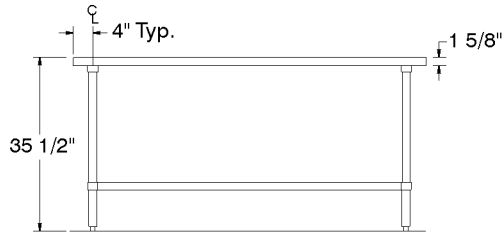

ELAG & FLAG SERIES					
W	L	Flat Top w/ Undershaft	WT.	1-1/2" Splash w/ Undershaft	WT.
18"	24"	ELAG-182-X	30 lbs.	--	--
	30"	ELAG-180-X	35 lbs.	--	--
	36"	ELAG-183-X	40 lbs.	--	--
	48"	ELAG-184-X	46 lbs.	--	--
	60"	ELAG-185-X	55 lbs.	--	--
	72"	ELAG-186-X	63 lbs.	--	--
24"	24"	ELAG-242-X	40 lbs.	FLAG-242-X	40 lbs.
	30"	ELAG-240-X	45 lbs.	FLAG-240-X	45 lbs.
	36"	ELAG-243-X	51 lbs.	FLAG-243-X	51 lbs.
	48"	ELAG-244-X	61 lbs.	FLAG-244-X	61 lbs.
	60"	ELAG-245-X	73 lbs.	FLAG-245-X	73 lbs.
	72"	ELAG-246-X	84 lbs.	FLAG-246-X	84 lbs.
	84"	ELAG-247-X	100 lbs.	FLAG-247-X	100 lbs.
	96"	ELAG-248-X	125 lbs.	FLAG-248-X	125 lbs.
30"	24"	ELAG-302-X	45 lbs.	FLAG-302-X	45 lbs.
	30"	ELAG-300-X	50 lbs.	FLAG-300-X	50 lbs.
	36"	ELAG-303-X	58 lbs.	FLAG-303-X	58 lbs.
	48"	ELAG-304-X	70 lbs.	FLAG-304-X	70 lbs.
	60"	ELAG-305-X	83 lbs.	FLAG-305-X	83 lbs.
	72"	ELAG-306-X	97 lbs.	FLAG-306-X	97 lbs.
	84"	ELAG-307-X	121 lbs.	FLAG-307-X	121 lbs.
	96"	ELAG-308-X	137 lbs.	FLAG-308-X	137 lbs.

5" SPLASH KLAG SERIES			
W	L	Flat Top w/ Undershaft	WT.
24"	24"	KLAG-242-X	43 lbs.
	30"	KLAG-240-X	49 lbs.
	36"	KLAG-243-X	54 lbs.
	48"	KLAG-244-X	65 lbs.
	60"	KLAG-245-X	76 lbs.
	72"	KLAG-246-X	89 lbs.
30"	84"	KLAG-247-X	107 lbs.
	96"	KLAG-248-X	123 lbs.
	24"	KLAG-302-X	50 lbs.
	30"	KLAG-300-X	55 lbs.
	36"	KLAG-303-X	62 lbs.
	48"	KLAG-304-X	73 lbs.
30"	60"	KLAG-305-X	87 lbs.
	72"	KLAG-306-X	102 lbs.
	84"	KLAG-307-X	122 lbs.
	96"	KLAG-308-X	142 lbs.

All 8 ft. Tables Provided
With 6 Legs

DETAILS and SPECIFICATIONS

TOL \pm .500"

ALL DIMENSIONS ARE TYPICAL

ELAG SERIES - Flat Top

FLAG SERIES - 1 1/2" Backsplash

KLAG SERIES - 5" Backsplash