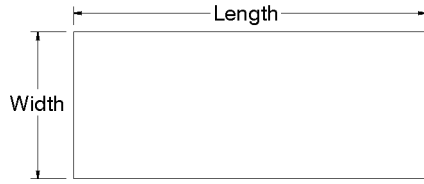

DETAILS and SPECIFICATIONS

TOL $\pm$ .500"

ALL DIMENSIONS ARE TYPICAL

ELAG SERIES - Flat Top