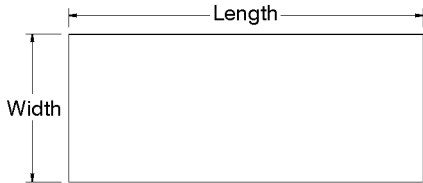

All 8 ft. Tables Provided
With 6 Legs

DETAILS and SPECIFICATIONS

TOL \pm .500"

ALL DIMENSIONS ARE TYPICAL

ELAG SERIES - Flat Top

FLAG SERIES - 1 1/2" Backsplash

KLAG SERIES - 5" Backsplash