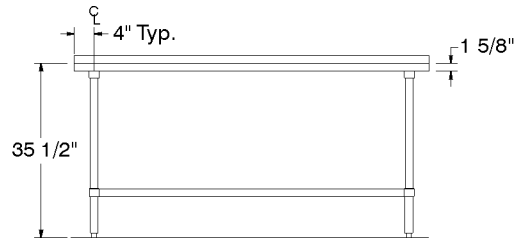

All 8 ft. Tables Provided
With 6 Legs

DETAILS and SPECIFICATIONS

TOL \pm .500"

ALL DIMENSIONS ARE TYPICAL

ELAG SERIES - Flat Top

FLAG SERIES - 1 1/2" Backsplash

KLAG SERIES - 5" Backsplash