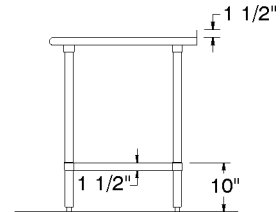

ELAG & FLAG SERIES					
W	L	Flat Top w/ Undershaft	WT.	1-1/2" Splash w/ Undershaft	WT.
18"	24"	ELAG-182-X	30 lbs.	--	--
	30"	ELAG-180-X	35 lbs.	--	--
	36"	ELAG-183-X	40 lbs.	--	--
	48"	ELAG-184-X	46 lbs.	--	--
	60"	ELAG-185-X	55 lbs.	--	--
	72"	ELAG-186-X	63 lbs.	--	--
24"	24"	ELAG-242-X	40 lbs.	FLAG-242-X	40 lbs.
	30"	ELAG-240-X	45 lbs.	FLAG-240-X	45 lbs.
	36"	ELAG-243-X	51 lbs.	FLAG-243-X	51 lbs.
	48"	ELAG-244-X	61 lbs.	FLAG-244-X	61 lbs.
	60"	ELAG-245-X	73 lbs.	FLAG-245-X	73 lbs.
	72"	ELAG-246-X	84 lbs.	FLAG-246-X	84 lbs.
	84"	ELAG-247-X	100 lbs.	FLAG-247-X	100 lbs.
	96"	ELAG-248-X	125 lbs.	FLAG-248-X	125 lbs.
30"	24"	ELAG-302-X	45 lbs.	FLAG-302-X	45 lbs.
	30"	ELAG-300-X	50 lbs.	FLAG-300-X	50 lbs.
	36"	ELAG-303-X	58 lbs.	FLAG-303-X	58 lbs.
	48"	ELAG-304-X	70 lbs.	FLAG-304-X	70 lbs.
	60"	ELAG-305-X	83 lbs.	FLAG-305-X	83 lbs.
	72"	ELAG-306-X	97 lbs.	FLAG-306-X	97 lbs.
	84"	ELAG-307-X	121 lbs.	FLAG-307-X	121 lbs.
	96"	ELAG-308-X	137 lbs.	FLAG-308-X	137 lbs.

All 8 ft. Tables Provided
With 6 Legs

DETAILS and SPECIFICATIONS

TOL \pm .500"

ALL DIMENSIONS ARE TYPICAL

ELAG SERIES - Flat Top

FLAG SERIES - 1 1/2" Backsplash

KLAG SERIES - 5" Backsplash