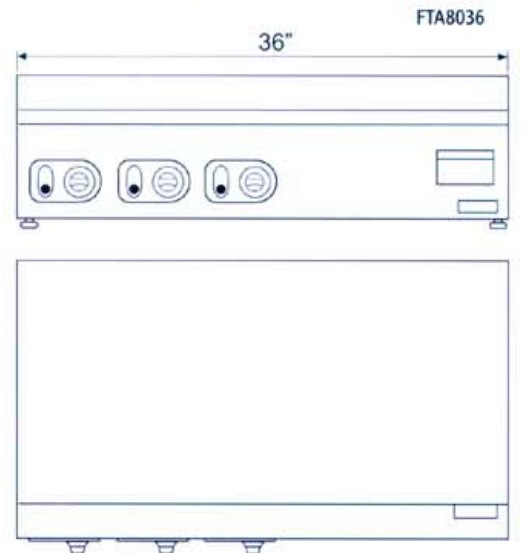

QUALITY  **GUARANTEE**

ALL ANVIL EQUIPMENT COMES WITH A ONE YEAR WARRANTY ON COMPONENTS AND DEFECTIVE WORKMANSHIP

ANVIL

NOTE:

When viewing the appliance from the front in its usual operating position, the width (W) of the product is the total distance from left to right ; the depth (D) of the product is the total distance from front to back ; the height (H) is the total distance from the bottom of the product to the top

GRIDDLE FLAT TOP

MODELS:
FTA7016
FTA8024
FTA8036

DESCRIPTION	GRIDDLE 16"	GRIDDLE 24"	GRIDDLE 36"
MODEL	FTA7016	FTA8024	FTA8036
APPROX. # BURGERS P/HR	200	300	400
VOLTAGE (V)	110	220	220
POWER (kW)	1.8	3	8.4
DIMENSIONS (in) (W x D x H)	16 x 21 x 10	24 x 21 x 10	36 x 21 x 10
BOX DIMNS (in) (W x D x H)	18 x 22 x 13	28 x 22 x 13	41 x 22 x 13
PACKED WEIGHT (lbs)	49	78	160
COMPLIES WITH SPEC.	UL 197	UL 197	UL197