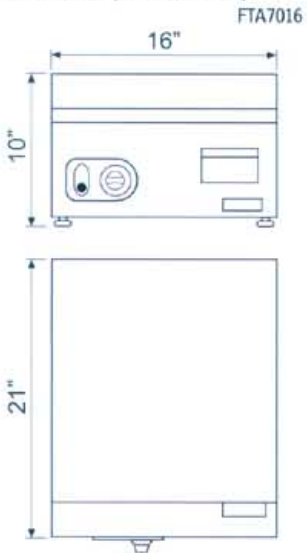

QUALITY  **GUARANTEE**

ALL ANVIL EQUIPMENT COMES WITH A ONE YEAR WARRANTY ON COMPONENTS AND DEFECTIVE WORKMANSHIP

ANVIL

NOTE:

When viewing the appliance from the front in its usual operating position, the width (W) of the product is the total distance from left to right ; the depth (D) of the product is the total distance from front to back ; the height (H) is the total distance from the bottom of the product to the top

GRIDDLE FLAT TOP

MODELS:
FTA7016
FTA8024
FTA8036

DESCRIPTION	GRIDDLE 16"	GRIDDLE 24"	GRIDDLE 36"
MODEL	FTA7016	FTA8024	FTA8036
APPROX. # BURGERS P/HR	200	300	400
VOLTAGE (V)	110	220	220
POWER (kW)	1.8	3	8.4
DIMENSIONS (in) (W x D x H)	16 x 21 x 10	24 x 21 x 10	36 x 21 x 10
BOX DIMNS (in) (W x D x H)	18 x 22 x 13	28 x 22 x 13	41 x 22 x 13
PACKED WEIGHT (lbs)	49	78	160
COMPLIES WITH SPEC.	UL 197	UL 197	UL197