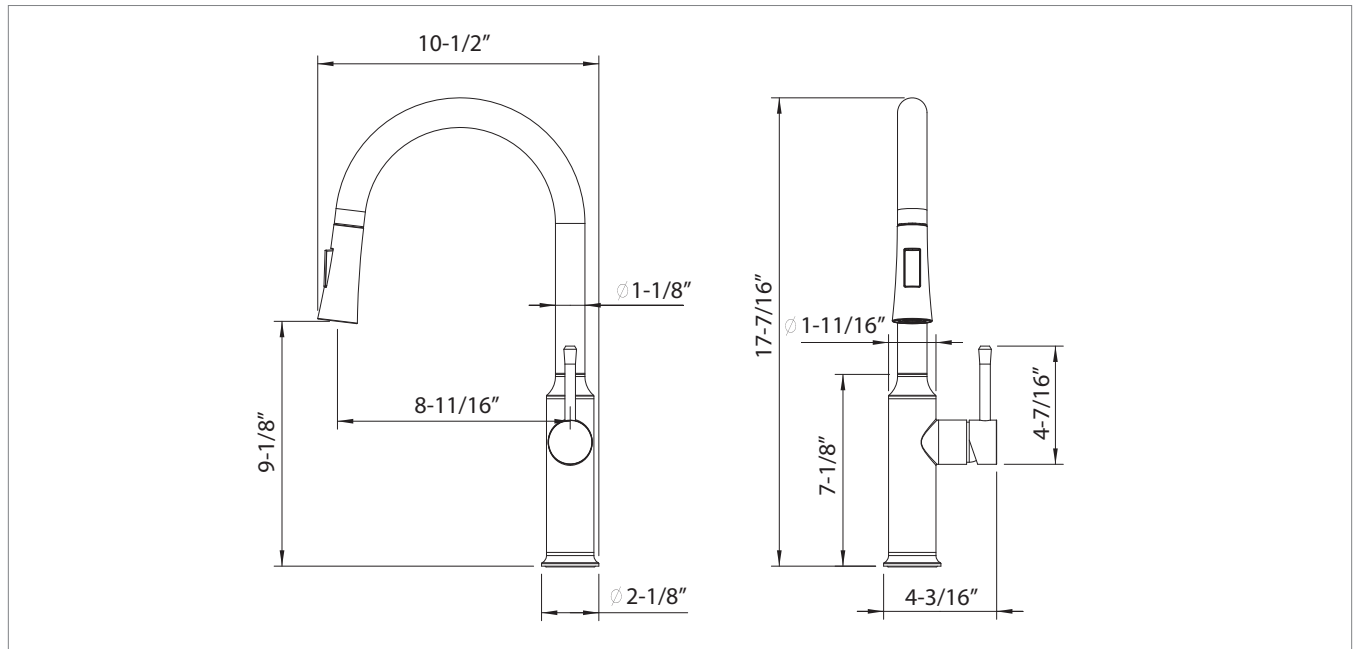

Specifications

Water Inlet	1-9/16"
Temp. Range	41° - 185°F
Operating Pressure	1.4 MPa (200 PSI)
Water Endurance Pressure	3.5 MPa (500 PSI)
Flow Rate	2.2 GPM
Material	Stainless Steel 304
Finish	Polished Chrome
Weight	6 lbs
Dimensions	2-1/2" W x 10-1/2" D x 17-7/16" H

Model	Description
19-400C	Single Handle Kitchen Faucet with Pull Down Sprayer, Chrome Finish