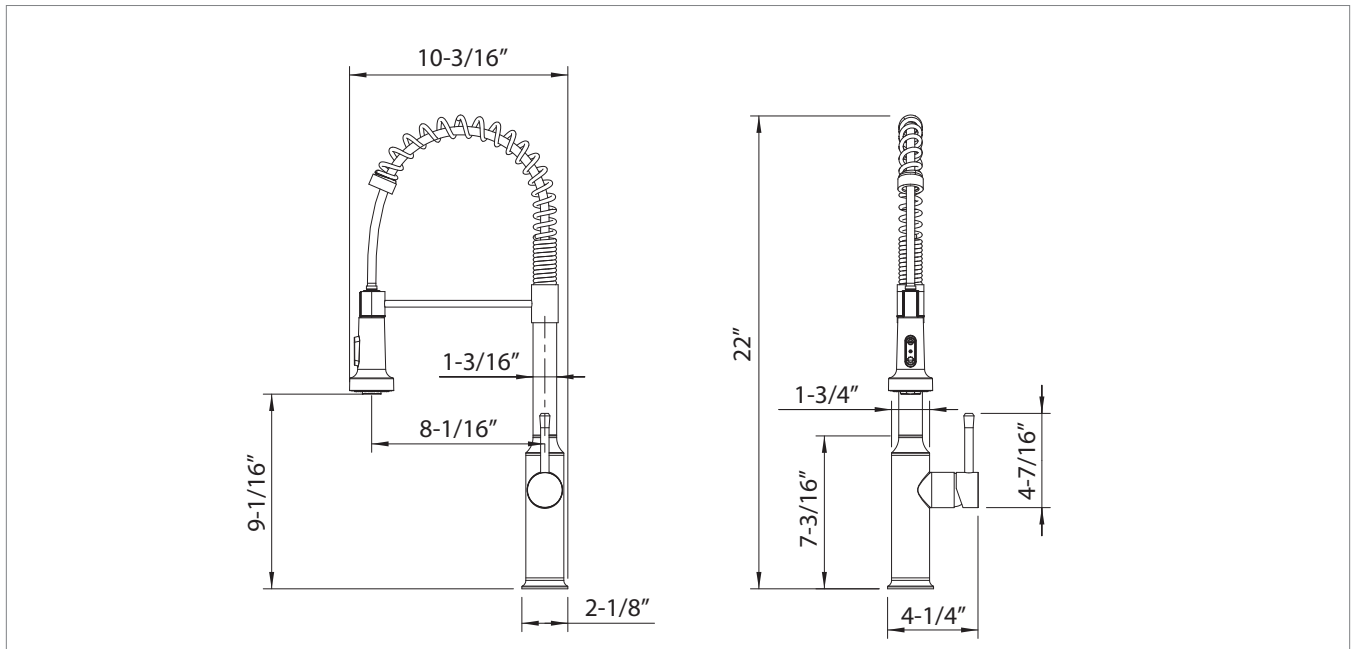

Model: **19-401S** Item #: _____ Date: _____
 Project: _____ Qty: _____ Approved By: _____

Single Handle Kitchen Faucet with Exposed Spring, Satin Finish

Standard Features

- Pull down exposed spray wand with the ability to easily switch between three spray modes: stream, shower, or a quick fan burst for easily removing tough, caked on food and debris.
- Beehive for aerator helps reduce splash back
- Made from 304 stainless steel, environmentally friendly material, and satin finish
- Optional 8" deck plate included (can be mounted with or without plate)
- Quick and easy installation
- 5 year warranty

Specifications

Water Inlet	1-9/16"
Temp. Range	41° - 185°F
Operating Pressure	1.4 MPa (200 PSI)
Water Endurance Pressure	3.5 MPa (500 PSI)
Flow Rate	2.2 GPM
Material	Stainless Steel 304
Finish	Polished Satin
Weight	6 lbs
Dimensions	2-1/2" W x 10-1/2" D x 17-7/16" H

Model	Description
19-401S	Single Handle Kitchen Faucet with Exposed Spring, Satin Finish

WARNING:
 Plumbing connections should be made by qualified personnel who will observe all applicable plumbing, sanitary and safety codes.