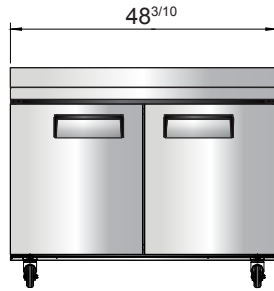

"WE MAKE THE KITCHEN BETTER!"

Toll Free: 855-855-0399 Email: info@atosausa.com
www.atosa.com | www.atosausa.com
California, Colorado, Florida, Georgia, Illinois,
Massachusetts, New Jersey, Ohio, Texas, Washington

SPECIFICATIONS

Models	Door	Capacity (Cu.Ft.)	Shelves	Casters (inch)	Amps (A)	Voltage (V/Hz/Ph)	HP	Refrigerant	Exterior Dimensions (inch)	Net Weight (lbs)	Gross Weight (lbs)
MGF8408GR	1	7.2	1	4	2.3	115/60/1	1/7	R290	27^{1/2}×30×39^{4/5}	137	176
MGF8409GR	2	13.4	2	4	2.3	115/60/1	1/7	R290	48^{3/10}×30×39^{4/5}	192	242
MGF8410GR	2	17.2	2	4	2.8	115/60/1	1/5	R290	60^{1/5}×30×39^{4/5}	218	277

PLAN VIEW

MGF8409GR