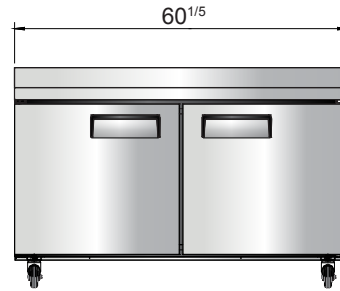

Worktop Refrigerators with Backsplash

MODELS:

MGF8408GR / MGF8409GR / MGF8410GR

Standard Features

- Stainless steel exterior & interior with reinforced stainless steel top with foamed in place backsplash
- Environmentally friendly R290 refrigerant
- Dixell digital controller
- Maintains temperatures between 33°F - 40°F
- Recessed door handle(s)
- Self-closing door(s) with stay open feature
- Magnetic door gasket(s) standard for positive door seal
- Pre-installed casters
- One(1) pre-installed shelf per section

Toll Free: 855-855-0399 Email: info@atosausa.com
 www.atosa.com | www.atosausa.com
 California, Colorado, Florida, Georgia, Illinois,
 Massachusetts, New Jersey, Ohio, Texas, Washington

SPECIFICATIONS

| Models | Door | Capacity (Cu.Ft.) | Shelves | Casters (inch) | Amps (A) | Voltage (V/Hz/Ph) | HP | Refrigerant | Exterior Dimensions (inch) | Net Weight (lbs) | Gross Weight (lbs) |
|-----------|------|-------------------|---------|----------------|----------|-------------------|-----|-------------|------------------------------------------|------------------|--------------------|
| MGF8408GR | 1 | 7.2 | 1 | 4 | 2.3 | 115/60/1 | 1/7 | R290 | 27 ^{1/2} ×30×39 ^{4/5} | 137 | 176 |
| MGF8409GR | 2 | 13.4 | 2 | 4 | 2.3 | 115/60/1 | 1/7 | R290 | 48 ^{3/10} ×30×39 ^{4/5} | 192 | 242 |
| MGF8410GR | 2 | 17.2 | 2 | 4 | 2.8 | 115/60/1 | 1/5 | R290 | 60 ^{1/5} ×30×39 ^{4/5} | 218 | 277 |

PLAN VIEW

MGF8408GR

MGF8409GR

MGF8410GR

Casters

Epoxy shelves

Rear grate