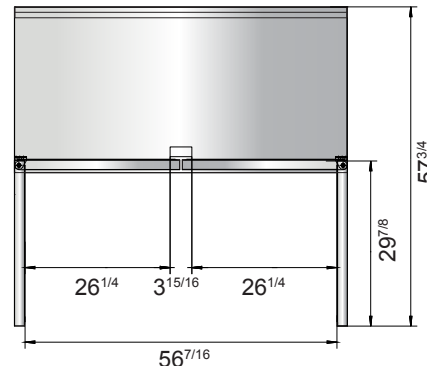

Toll Free: 855-855-0399 Email: info@atosausa.com
 www.atosa.com | www.atosausa.com
 California, Colorado, Florida, Georgia, Illinois,
 Massachusetts, New Jersey, Ohio, Texas, Washington

SPECIFICATIONS

| Models | Door | Capacity (Cu.Ft.) | Shelves | Casters (inch) | Amps (A) | Voltage (V/Hz/Ph) | HP | Refrigerant | Exterior Dimensions (inch) | Net Weight (lbs) | Gross Weight (lbs) |
|-----------|------|-------------------|---------|----------------|----------|-------------------|-----|-------------|------------------------------------------|------------------|--------------------|
| MGF8408GR | 1 | 7.2 | 1 | 4 | 2.3 | 115/60/1 | 1/7 | R290 | 27 ^{1/2} ×30×39 ^{4/5} | 137 | 176 |
| MGF8409GR | 2 | 13.4 | 2 | 4 | 2.3 | 115/60/1 | 1/7 | R290 | 48 ^{3/10} ×30×39 ^{4/5} | 192 | 242 |
| MGF8410GR | 2 | 17.2 | 2 | 4 | 2.8 | 115/60/1 | 1/5 | R290 | 60 ^{1/5} ×30×39 ^{4/5} | 218 | 277 |

PLAN VIEW

MGF8408GR

MGF8409GR

MGF8410GR

Casters

Epoxy shelves

Rear grate