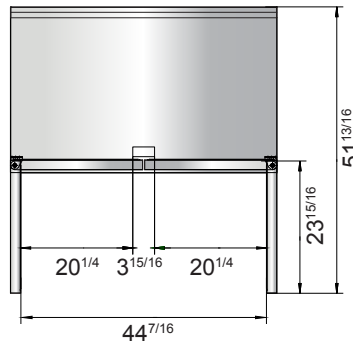

Toll Free: 855-855-0399 Email: info@atosausa.com
 www.atosa.com | www.atosausa.com
 California, Colorado, Florida, Georgia, Illinois,
 Massachusetts, New Jersey, Ohio, Texas, Washington

SPECIFICATIONS

| Models | Door | Capacity (Cu.Ft.) | Shelves | Casters (inch) | Amps (A) | Voltage (V/Hz/Ph) | HP | Refrigerant | Exterior Dimensions (inch) | Net Weight (lbs) | Gross Weight (lbs) |
|-----------|------|-------------------|---------|----------------|----------|-------------------|-----|-------------|------------------------------------------|------------------|--------------------|
| MGF8408GR | 1 | 7.2 | 1 | 4 | 2.3 | 115/60/1 | 1/7 | R290 | 27 ^{1/2} ×30×39 ^{4/5} | 137 | 176 |
| MGF8409GR | 2 | 13.4 | 2 | 4 | 2.3 | 115/60/1 | 1/7 | R290 | 48 ^{3/10} ×30×39 ^{4/5} | 192 | 242 |
| MGF8410GR | 2 | 17.2 | 2 | 4 | 2.8 | 115/60/1 | 1/5 | R290 | 60 ^{1/5} ×30×39 ^{4/5} | 218 | 277 |

PLAN VIEW

MGF8408GR

MGF8409GR

MGF8410GR

Casters

Epoxy shelves

Rear grate