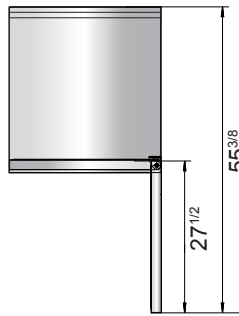

Toll Free: 855-855-0399 Email: info@atosausa.com
 www.atosa.com | www.atosausa.com
 California, Colorado, Florida, Georgia, Illinois,
 Massachusetts, New Jersey, Ohio, Texas, Washington

SPECIFICATIONS

| Models | Door | Capacity (Cu.Ft.) | Shelves | Casters (inch) | Amps (A) | Voltage (V/Hz/Ph) | HP | Refrigerant | Exterior Dimensions (inch) | Net Weight (lbs) | Gross Weight (lbs) |
|-----------|------|-------------------|---------|----------------|----------|-------------------|-----|-------------|------------------------------------------|------------------|--------------------|
| MGF8408GR | 1 | 7.2 | 1 | 4 | 2.3 | 115/60/1 | 1/7 | R290 | 27 ^{1/2} ×30×39 ^{4/5} | 137 | 176 |
| MGF8409GR | 2 | 13.4 | 2 | 4 | 2.3 | 115/60/1 | 1/7 | R290 | 48 ^{3/10} ×30×39 ^{4/5} | 192 | 242 |
| MGF8410GR | 2 | 17.2 | 2 | 4 | 2.8 | 115/60/1 | 1/5 | R290 | 60 ^{1/5} ×30×39 ^{4/5} | 218 | 277 |

PLAN VIEW

MGF8408GR

MGF8409GR

MGF8410GR

Casters

Epoxy shelves

Rear grate