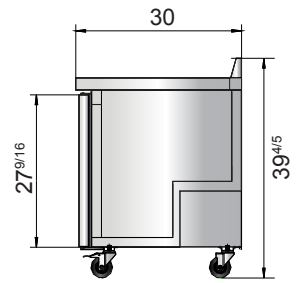

Toll Free: 855-855-0399 Email: info@atosausa.com
 www.atosa.com | www.atosausa.com
 California, Colorado, Florida, Georgia, Illinois,
 Massachusetts, New Jersey, Ohio, Texas, Washington

SPECIFICATIONS

| Models | Door | Capacity (Cu.Ft.) | Shelves | Casters (inch) | Amps (A) | Voltage (V/Hz/Ph) | HP | Refrigerant | Exterior Dimensions (inch) | Net Weight (lbs) | Gross Weight (lbs) |
|-----------|------|-------------------|---------|----------------|----------|-------------------|-----|-------------|------------------------------------------|------------------|--------------------|
| MGF8408GR | 1 | 7.2 | 1 | 4 | 2.3 | 115/60/1 | 1/7 | R290 | 27 ^{1/2} ×30×39 ^{4/5} | 137 | 176 |
| MGF8409GR | 2 | 13.4 | 2 | 4 | 2.3 | 115/60/1 | 1/7 | R290 | 48 ^{3/10} ×30×39 ^{4/5} | 192 | 242 |
| MGF8410GR | 2 | 17.2 | 2 | 4 | 2.8 | 115/60/1 | 1/5 | R290 | 60 ^{1/5} ×30×39 ^{4/5} | 218 | 277 |

PLAN VIEW

MGF8408GR

MGF8409GR

MGF8410GR

Casters

Epoxy shelves

Rear grate