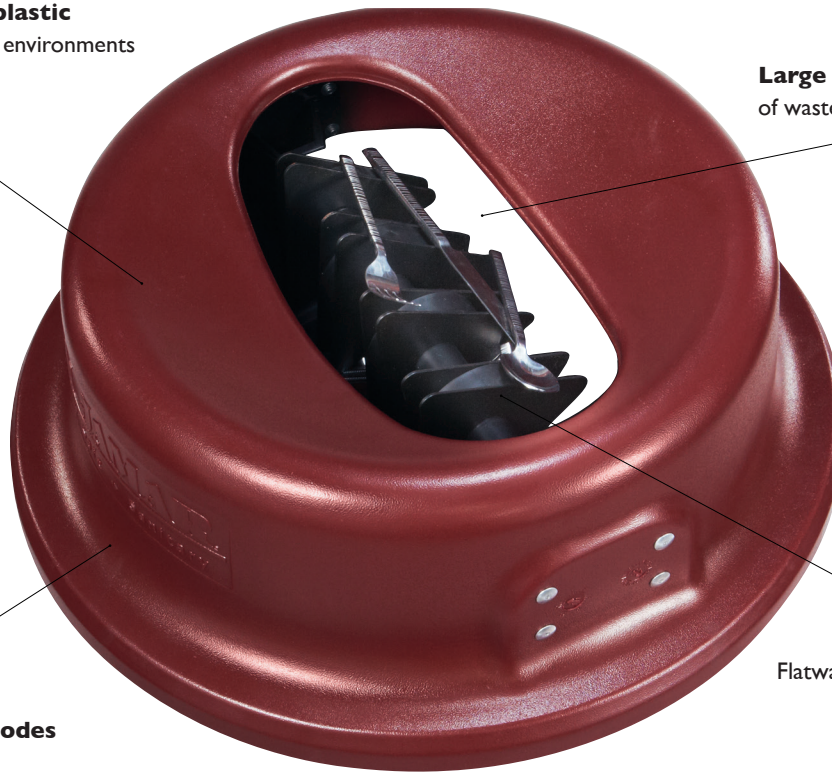

KatchAll® Flatware Retrievers are designed with a magnetic bar to keep flatware from falling into the trash, eliminating costly silverware replacement expenses. KatchAll® Flatware Retrievers are available in a variety of sizes to fit most waste receptacles.

 **san jamar**[®]
smart. safe. sanitary.

www.sanjamar.com

FEATURES

KatchAll® Flatware Retrievers

Constructed of rugged plastic
that withstands harsh kitchen environments

Large opening allows easy passage
of waste into receptacle

Flatware sticks to the **magnetic bar**

Meets board of health codes
for closed refuse containers

Item	Description	Dimensions	Case
FITS SLIM JIM® TRASH CONTAINER			
 KA1950BR	Brown	9" h x 20 ³ / ₈ " w x 11 ³ / ₈ " d (229 h x 518 w x 289 d mm)	1
 KA1950RD	Burgundy	9" h x 20 ³ / ₈ " w x 11 ³ / ₈ " d (229 h x 518 w x 289 d mm)	1
 KA1951RD*	Burgundy	6 ¹ / ₂ " h x 20 ¹ / ₄ " w x 11 ³ / ₈ " d (165 h x 514 w x 289 d mm)	1
<i>Slim Jim is a registered trademark of Rubbermaid®</i>			
BURGUNDY, ROUND			
 KA2000	20 gal. (75.5 L)	20" dia. x 11" h (508 dia. x 279 h mm)	1
 KA3200	32 gal. (121 L)	22 ¹ / ₄ " dia. x 10 ¹ / ₂ " h (565 dia. x 267 h mm)	1
 KA3244*	32 & 44 gal. (121 & 166.5 L)	24" dia. x 9" h (610 dia. x 229 h mm)	1
 KA4400	44 gal. (166.5 L)	24 ³ / ₄ " dia. x 11 ¹ / ₄ " h (629 dia. x 286 h mm)	1
 KA5500	55 gal. (189.2 L)	27" dia. x 11 ¹ / ₂ " h (686 dia. x 292 h mm)	1
 KA600*	Scrap Block	7 ¹ / ₄ " h x 4" d (184 h x 102 d mm)	1