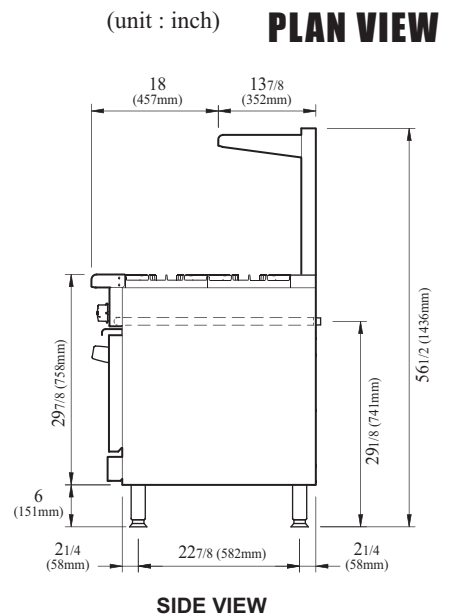

Design and specifications subject to change without notice.
Actual shipping weight may differ due to extra packing materials for product protection.

OPTIONAL ACCESSORIES :

- ☐ Casters (Set of 4)
- ☐ Stainless steel oven racks

WARRANTY : 1 Year Labor and Parts Warranty

Ver.201501

- Turbo Air : 800-627-0032
- GK : 800-500-3519
- Warranty : 800-381-7770
- AC : 888-900-1002

TURBO AIR REFRIGERATOR MANUFACTURER

GERMAN KNIFE

RADIANCE

GREEN WORLD

TURBO AIR AIR CONDITIONER MANUFACTURER