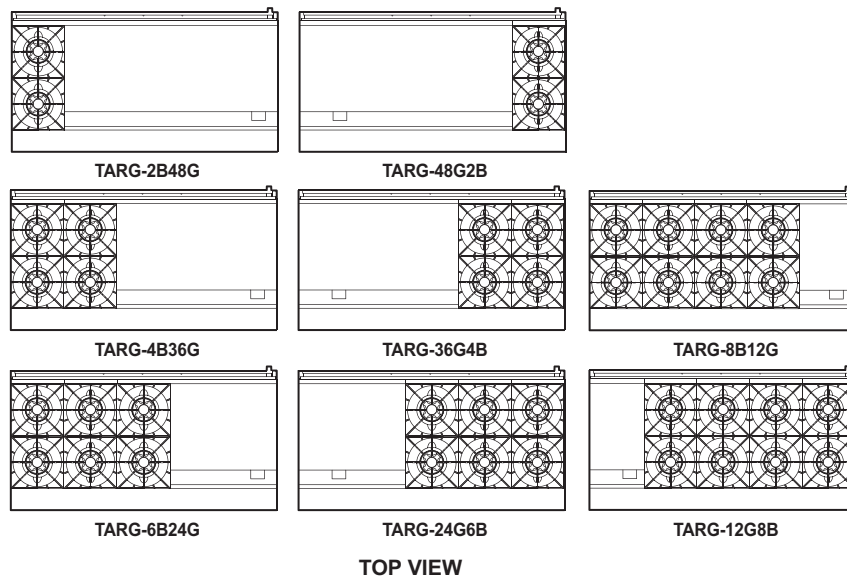

Design and specifications subject to change without notice.
Actual shipping weight may differ due to extra packing materials for product protection.

OPTIONAL ACCESSORIES :

- ☐ Casters (Set of 4)
- ☐ Stainless steel oven racks

WARRANTY : 1 Year Labor and Parts Warranty

Ver.201501

- Turbo Air : 800-627-0032
- GK : 800-500-3519
- Warranty : 800-381-7770
- AC : 888-900-1002

TURBO AIR REFRIGERATOR MANUFACTURER

GERMAN KNIFE

RADIANCE

GREEN WORLD

TURBO AIR AIR CONDITIONER MANUFACTURER