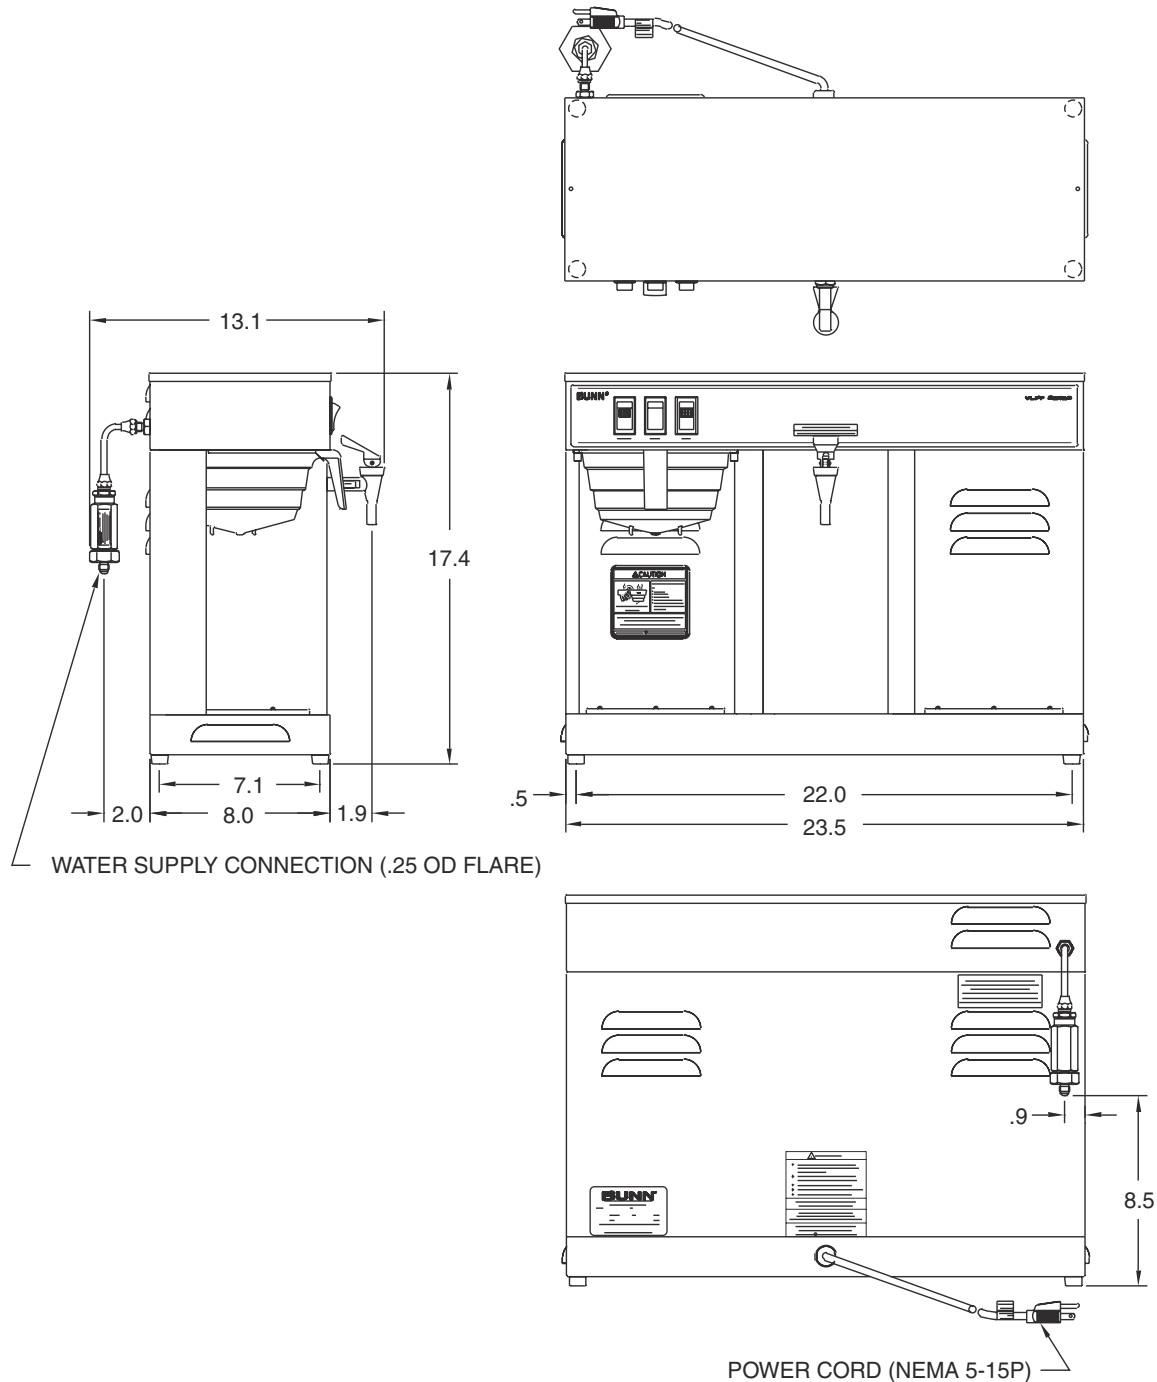

Dimensions & Specifications

Model	Product #	Volts	Amps	Tank Heater Watts	Total Watts	Brewing Capacity	Cu. Ft.	Shipping Weight	Cord Attached
VLPF	07400.0005	120	13.3	1320	1600	3.8 gal./hr.	4.8	28 lbs. (12.7 kg)	Yes

Brewing capacity: based upon incoming water temp of 60°F (140°F rise) per 1/2 gallon brew time of 4 minutes.

Electrical: Model requires 2-wires plus ground service rated 120V, single phase, 60 Hz.

Plumbing: 20-90 psi (138-621 kPa). Machine supplied with 1/4" male flare fitting.

BUNN Corporation - 1400 Stevenson Drive Springfield, Illinois 62703 • 800-637-8606 • 217-529-6601 • Fax 217-529-6644 • www.bunn.com

BUNN® practices continuous product research and improvement. We reserve the right to change specifications and product design without notice. Such revisions do not entitle the buyer to corresponding changes, improvements, additions or replacements for previously purchased equipment.

All dimensions shown in inches. Bunn Corporation owns all copyrights relating to materials in this publication. Please contact Bunn Corporation to request permission to reproduce any portion of this publication.