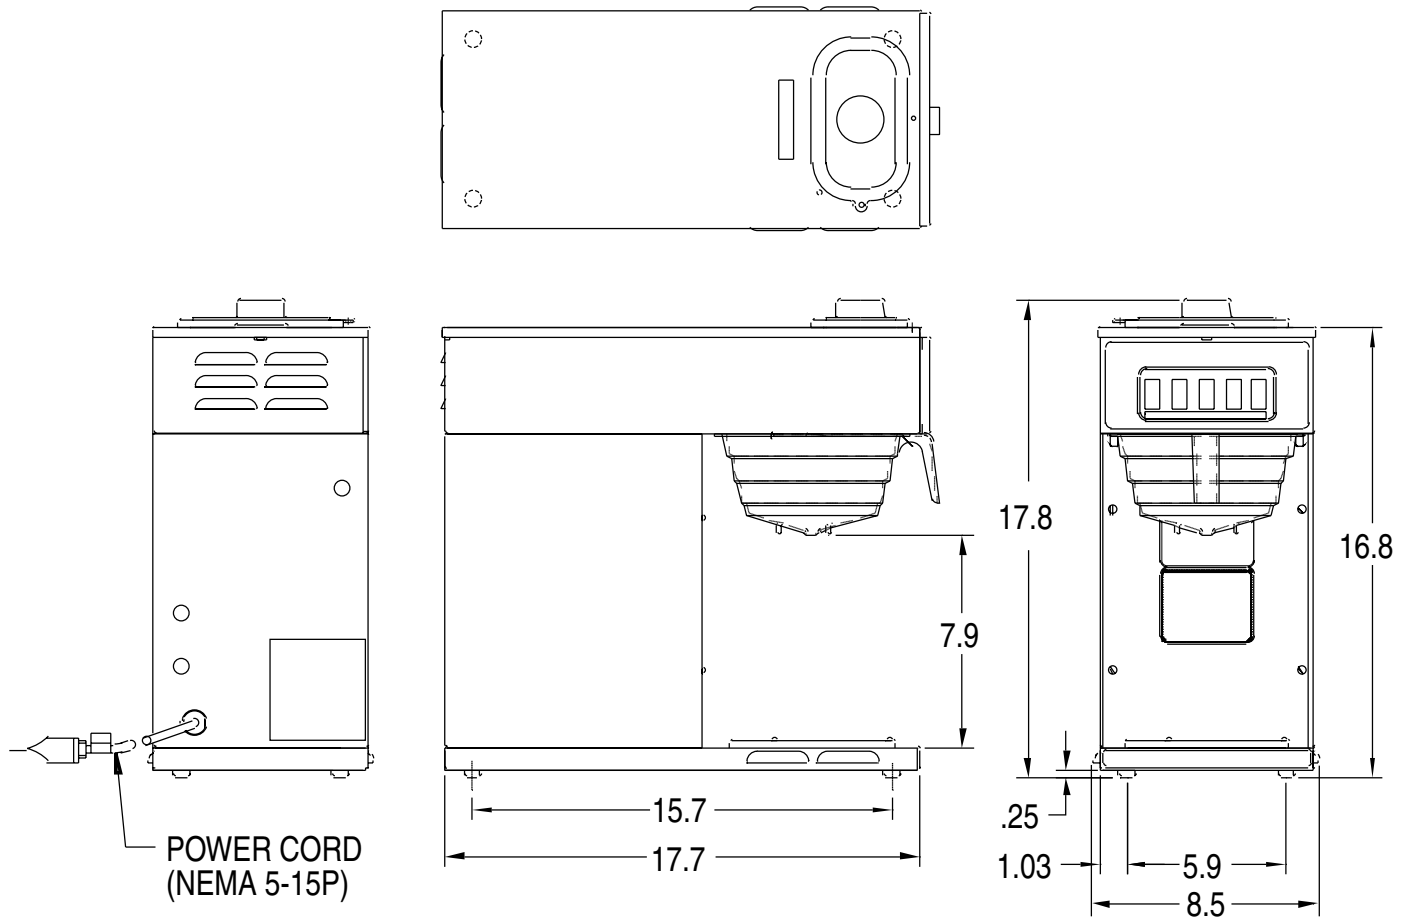

Dimensions & Specifications

Model	Product #	Volts	Amps	Tank Heater Watts	Total Watts	Brewing Capacity	Cu. Ft.	Shipping Weight	Cord Attached
VP17-1 SS	13300.0001	120	13.3	1320	1600	3.8 gal./hr.	4.7	23 lbs. (10.5 kg)	Yes*
VP17-1 BLK	13300.0011	120	13.3	1320	1600	3.8 gal./hr.	4.7	21 lbs. (9.6 kg)	Yes*

*Power cord (NEMA 5-15P) 15 Amp-120V machine only.

Brewing capacity: based upon incoming water temp of 60°F (140°F rise) per 1/2 gallon brew time of 4 minutes.

Electrical: Models require 2-wires plus ground service rated 120V, single phase, 60 Hz.

Plumbing: No plumbing needed.

BUNN Corporation - 1400 Stevenson Drive Springfield, Illinois 62703 • 800-637-8606 • 217-529-6601 • Fax 217-529-6644 • www.bunn.com

BUNN® practices continuous product research and improvement. We reserve the right to change specifications and product design without notice. Such revisions do not entitle the buyer to corresponding changes, improvements, additions or replacements for previously purchased equipment.

All dimensions shown in inches. Bunn Corporation owns all copyrights relating to materials in this publication. Please contact Bunn Corporation to request permission to reproduce any portion of this publication.