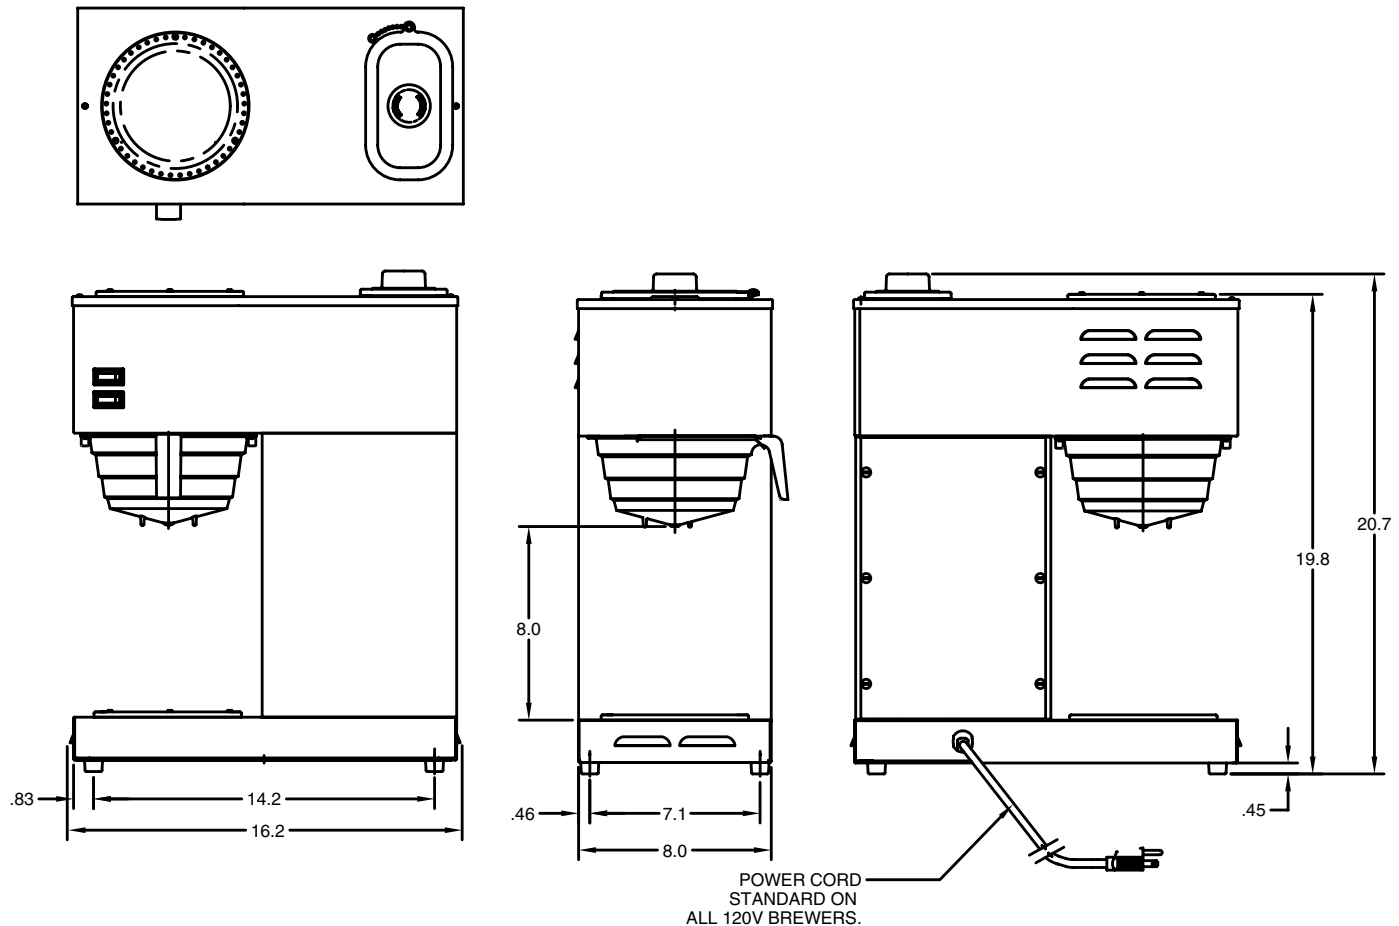

Dimensions & Specifications

Model	Product #	Volts	Amps	Tank Heater Watts	Total Watts	Brewing Capacity	Cu. Ft.	Shipping Weight	Cord Attached
VPR-Black	33200.0000	120	13.1	1320	1575	3.8 gal./hr.	4.3	23 lbs. (10.5 kg)	Yes[†]
VPR-Black*	33200.0001	120	13.1	1320	1575	3.8 gal./hr.	4.1	24 lbs. (10.9 kg)	Yes[†]
VPR-Black**	33200.0002	120	13.1	1320	1575	3.8 gal./hr.	4.2	24 lbs. (10.9 kg)	Yes[†]

* Model includes 2 glass decanters.

**Model includes 2 Easy Pour® decanters.

[†]Power cord (NEMA 5-15P) 15 Amp-120V machine only.

Brewing capacity: based upon incoming water temp of 60°F (140°F rise) per 1/2 gallon brew time of 4 minutes.

Electrical: Model requires 2-wires plus ground service rated 120V, single phase, 60 Hz.

BUNN Corporation - 1400 Stevenson Drive Springfield, Illinois 62703 • 800-637-8606 • 217-529-6601 • Fax 217-529-6644 • www.bunn.com

BUNN® practices continuous product research and improvement. We reserve the right to change specifications and product design without notice. Such revisions do not entitle the buyer to corresponding changes, improvements, additions or replacements for previously purchased equipment.

All dimensions shown in inches. Bunn Corporation owns all copyrights relating to materials in this publication. Please contact Bunn Corporation to request permission to reproduce any portion of this publication.