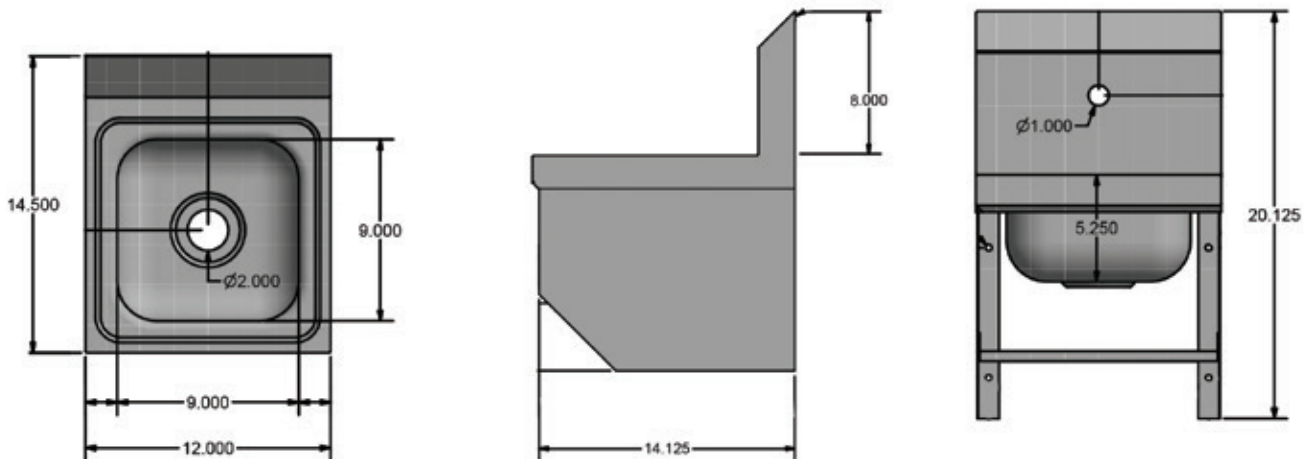

# 9" x 9" Space Saving Splash Mount Hand Sinks w/ Knee Valve Package

**Stainless Steel Hand Sinks**

Use your smart phone to scan the above QR code to visit our website:  
[www.bk-resources.com](http://www.bk-resources.com)

**Certifications:**

**Features:**

- Wall Mounting Hardware Included
- Drain Included

**Material:**

- T-304 Stainless Steel

**Options:**

- Other Plumbing Accessories - Call For Details
- Knee Valve with Gooseneck Spout and Base

Part Number	Unit Size (w x d)	Bowl Dim. (l x w x d)	Faucet / Spout Mounting	Included Faucet	Drain Size
BKHS-W-SS-1-BKK	12" x 14.5"	9" x 9" x 5"	1 Hole Deck	-	1 7/8"
BKHS-W-SS-1-BKK-PG	12" x 14.5"	9" x 9" x 5"	1 Hole Deck	BKKVSGS-G	1 7/8"