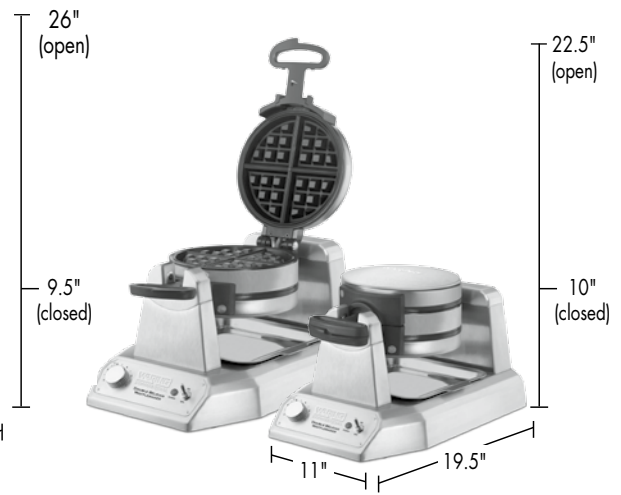

WW200
WWD200 (not pictured)